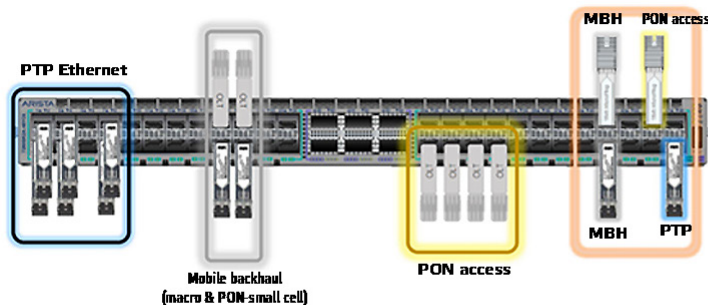

The **EDGE** suite includes a full range of Multi Vendor supported ONTs, Microplug OLTs and Tibit optimized carrier class servers and switches for the most efficient and versatile functionality across a comprehensive XGSPON ecosystem.

Moving hardware to software

The Open PON advantage

The **EDGe2500** enables rapid turnaround and monetization of your construction and activation project with a comprehensive end to end support program and integrated product portfolio, allowing for maximum flexibility, redundancy, and network reliability and uptime.

Highly scalable and modular

Launch P2P, P2MP, Wireless backhaul and XGSPON from a single converged backplane
Open PON flexibility built is built in

The most compact and effective end to end PON DAA

Moving processing deeper into the edge for right sized scaling and improved time to market. Intercept™ **EDGe2500** rOLT ready Ethernet switch delivers an economical and easily deployed solution in a versatile, environmentally hardened design capable of simple activation with resident PON management tools and provisioning capabilities.

Full end of line solution and support

The **EDGe** line of EPON and XGSPON ONTs offers full interoperability across the platform while boasting a full range of features and performance for any CPE application, including POTS, backhaul, P2P, and WiFi, in a range of environmental options, including hardened, outdoor PoE designs.