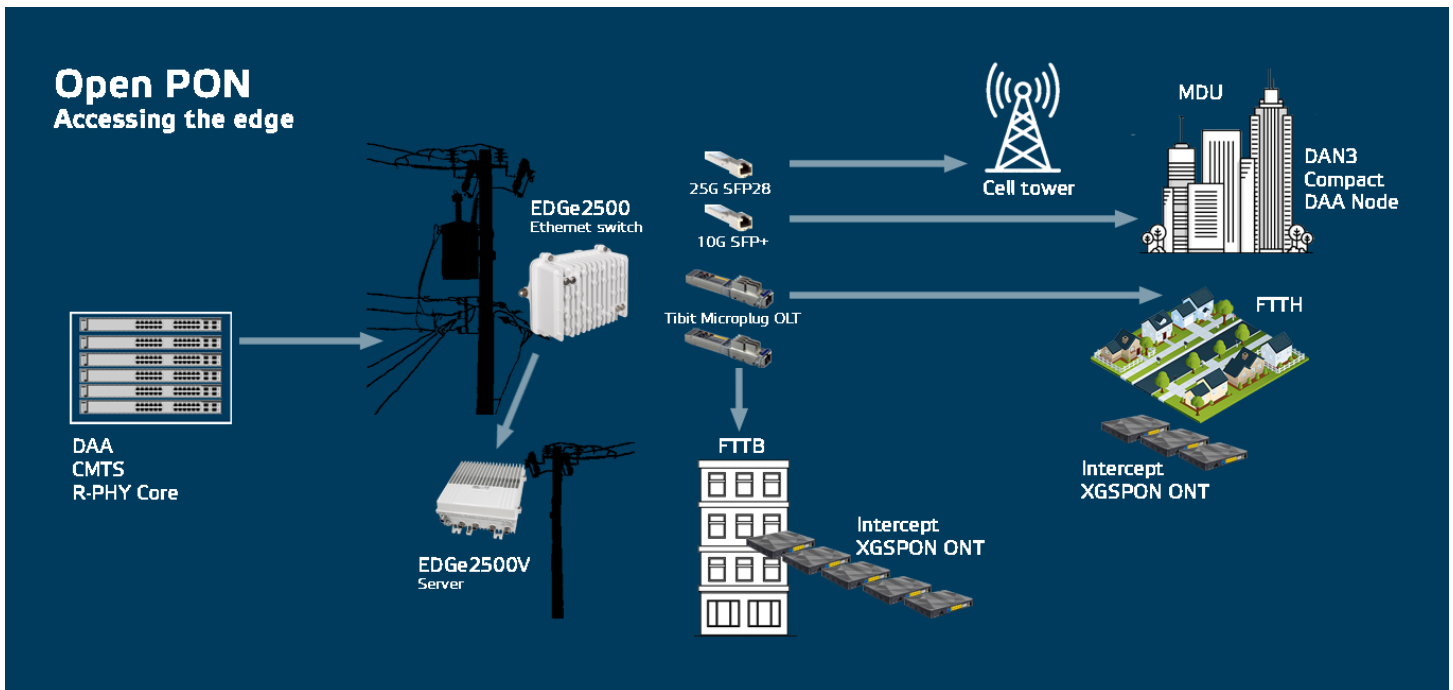

The Open PON advantage

The **EDGe2500** enables rapid turnaround and monetization of your construction and activation project with a comprehensive end to end support program and integrated product portfolio, allowing for maximum flexibility, redundancy, and network reliability and uptime.

Highly scalable and modular

Launch P2P, P2MP, Wireless backhaul and XGSPON from a single converged backplane
Open PON flexibility built is built in