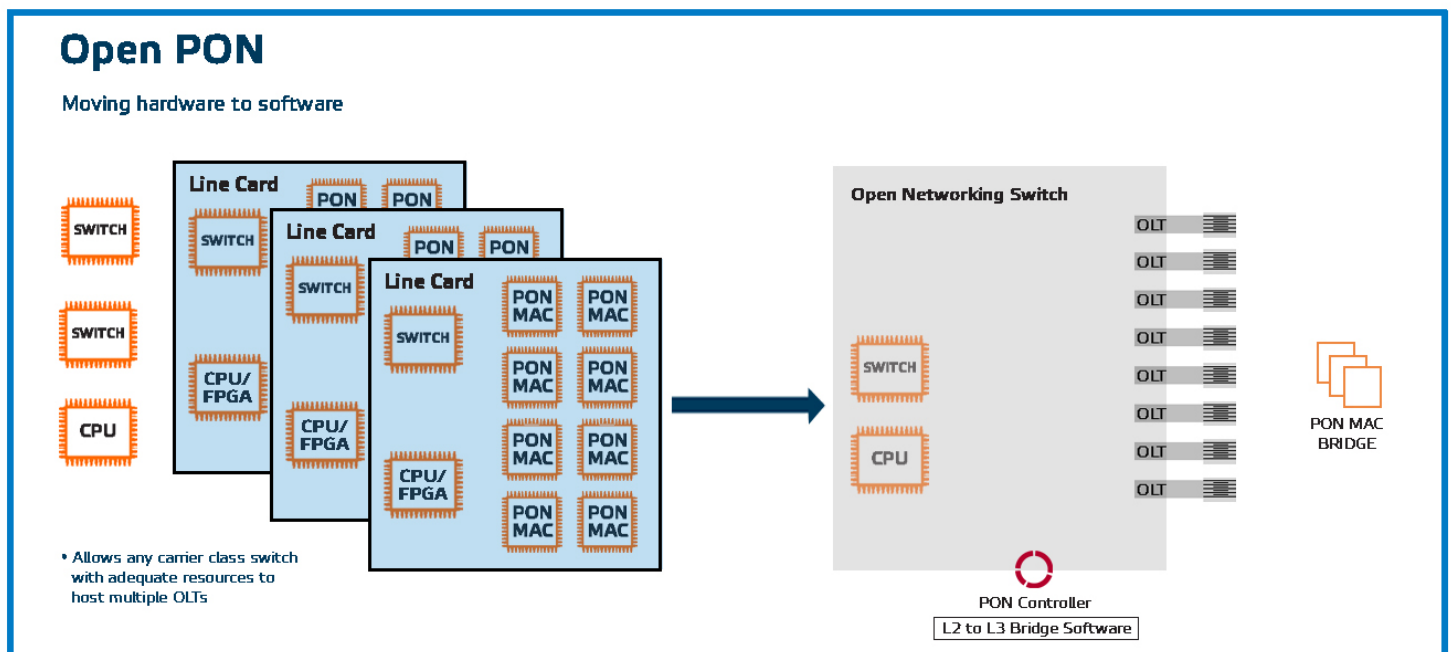

Moving hardware to software